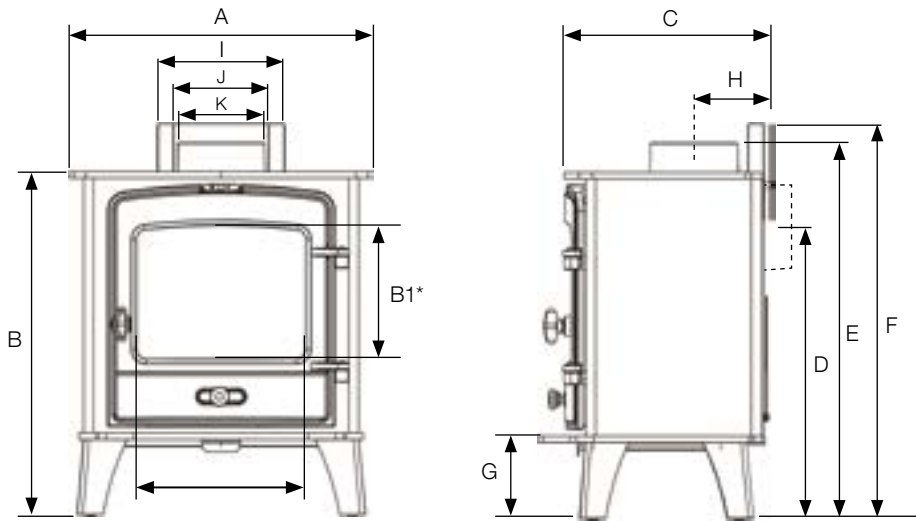

| | County 5 Wide | County 8 |
|--|---------------------------------|-----------------------------|
| Nominal Heat Output & Range | 5kW (2.5 - 7kW) | 8.3kW (4 - 11kW) |
| Maximum Efficiency & Energy Class | 80.2% A+ | 77.8% A |
| Fuel Type | Multi-fuel & Wood (fixed grate) | Dedicated Woodburning Model |
| Cast Iron & Heavy Gauge Steel construction | ✓ | ✓ |
| Integral Heat Shields | ✓ | ✓ |
| Cleanburn and Airwash Systems | ✓ | ✓ |
| DEFRA Exempt for Smoke Control Areas | ✓ | ✓ |
| Ecodesign Ready | ✓ | ✓ |
| 12mm Hearth Compatible | ✓ | X |

*Stockton 5 Wide only

*Available
Autumn 2021*

*Stovax County 5 Wide Ecodesign Fixed Grate
Wood & Multi-fuel stove burning logs*

Dimensions

| | A | A1* | B | B1* | C | D | E | F | G | H | I | J | K |
|---------------|-----|-----|-----|-----|-----|-----|-----|-----|-----|-----|-----|-----|-----|
| County 3 | 389 | 191 | 511 | 201 | 277 | 423 | 558 | 588 | 107 | 125 | 200 | 150 | 137 |
| County 5 | 482 | 269 | 545 | 207 | 326 | 589 | 619 | 455 | 130 | 125 | 200 | 150 | 137 |
| County 5 Wide | 603 | 376 | 600 | 263 | 268 | 507 | 647 | 676 | 130 | 120 | 200 | 150 | 137 |
| County 8 | 603 | 376 | 621 | 263 | 396 | 516 | 667 | 697 | 150 | 135 | 204 | 165 | 162 |

*Glass Viewing Area

All dimensions in mm (25.4 mm = 1")

Stovax County 3 Ecodesign
Multi-fuel stove burning logs

Stovax Ltd Falcon Road, Sowton Industrial Estate, Exeter, Devon, England EX2 7LF

Trade sales: 01392 474000 • Export sales: 00 44 1392 261990